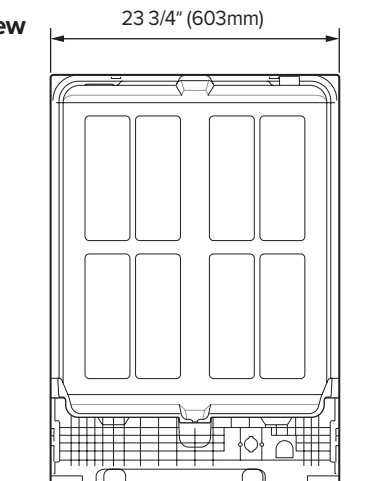

PERFORMANCE

Energy Consumption	258 kwh / EF = 0.85
Water Consumption	2.8 Gal
Wash Cycles	7 Cycles Including Steam
Noise Level	42 dB

DIMENSIONS & WEIGHT

Width	23 3/4"
Depth	24 5/8"
Height	33 1/2"
Net Weight	110.2 lbs
Shipping Weight	116.4 lbs
Water Pressure	20 - 80 psi (140 - 550 kPa)

- Product Dimension

Back View

Side View

Water supply hose, drain hose and Electric cable should be passed through this area.

- Installation Clearances