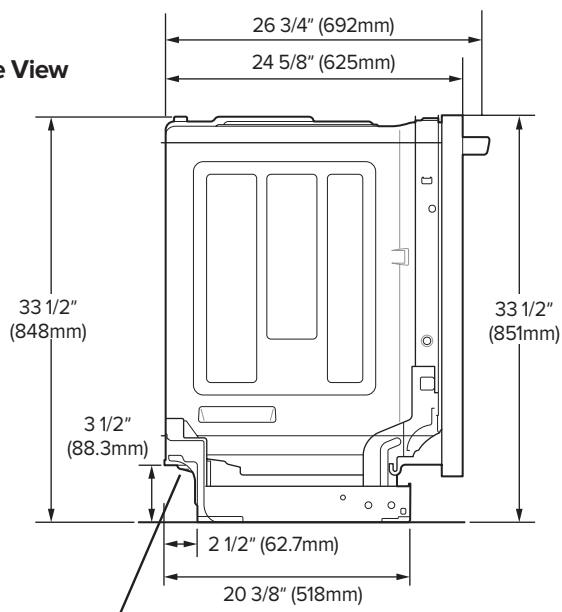

PERFORMANCE

Energy Consumption	258 kwh / EF = 0.85
Water Consumption	2.8 Gal
Wash Cycles	7 Cycles Including Steam
Noise Level	42 dB

DIMENSIONS & WEIGHT

Width	23 3/4"
Depth	24 5/8"
Height	33 1/2"
Net Weight	110.2 lbs
Shipping Weight	116.4 lbs
Water Pressure	20 - 80 psi (140 - 550 kPa)

- Product Dimension

Back View

Side View

Water supply hose, drain hose and Electric cable should be passed through this area.

- Installation Clearances