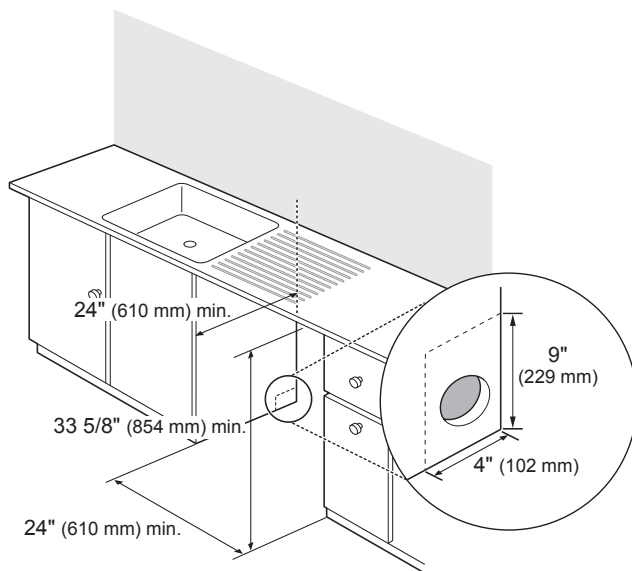

Dimensions and Weight

Overall Width (Inches)	23 3/4"
Overall Height (Inches)	33 5/8"
Overall Depth (Inches)	24 5/8"
Depth with Door Closed with Handle	26 7/8"
Depth with Door Open	50 1/2"
Net Weight (approx.)	94 lbs
Shipping Weight (approx.)	106 lbs

OVERALL PRODUCT DIMENSIONS

BACK VIEW

SIDE VIEW

INSTALLATION CLEARANCES

Notes

This dishwasher is designed to fit a standard dishwasher opening. An opening may be needed on both sides to route plumbing and electrical connections. See marked areas above for water and electrical clearances in base of dishwasher.