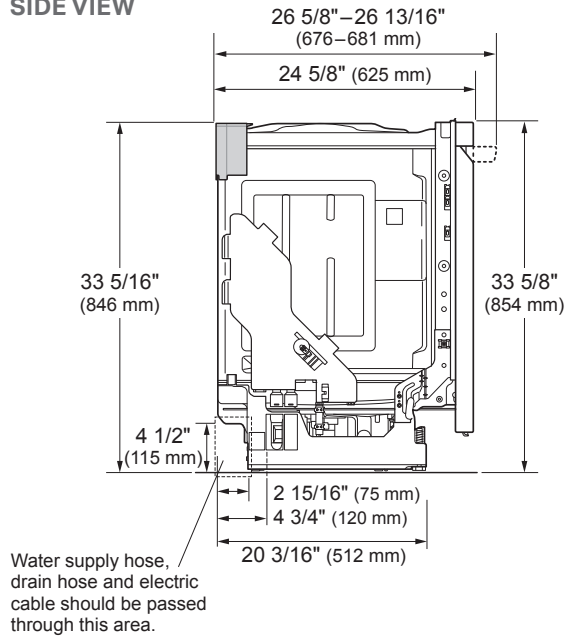

Dimensions and Weight

Overall Width (Inches)	23 3/4"
Overall Height (Inches)	33 5/8"
Overall Depth (Inches)	24 5/8"
Depth with Door Closed with Handle	26 7/8"
Depth with Door Open	50 1/2"
Net Weight (approx.)	94 lbs
Shipping Weight (approx.)	106 lbs

OVERALL PRODUCT DIMENSIONS

BACK VIEW

SIDE VIEW

INSTALLATION CLEARANCES

Notes

This dishwasher is designed to fit a standard dishwasher opening. An opening may be needed on both sides to route plumbing and electrical connections. See marked areas above for water and electrical clearances in base of dishwasher.