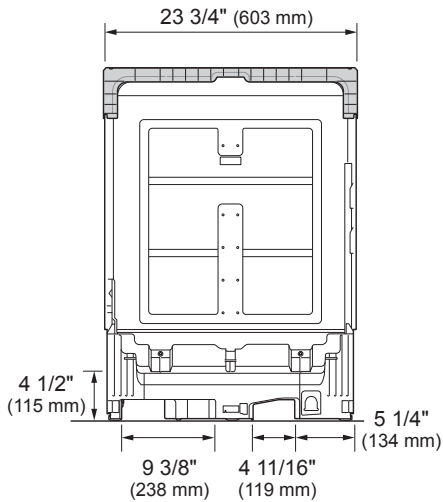

Dimensions and Weight

Overall Width (Inches)	23 3/4"
Overall Height (Inches)	33 5/8"
Overall Depth (Inches)	24 5/8"
Depth with Door Closed with Handle	26 7/8"
Depth with Door Open	50 1/2"
Net Weight (approx.)	94 lbs
Shipping Weight (approx.)	106 lbs

OVERALL PRODUCT DIMENSIONS

BACK VIEW

SIDE VIEW

INSTALLATION CLEARANCES

Notes

This dishwasher is designed to fit a standard dishwasher opening. An opening may be needed on both sides to route plumbing and electrical connections. See marked areas above for water and electrical clearances in base of dishwasher.