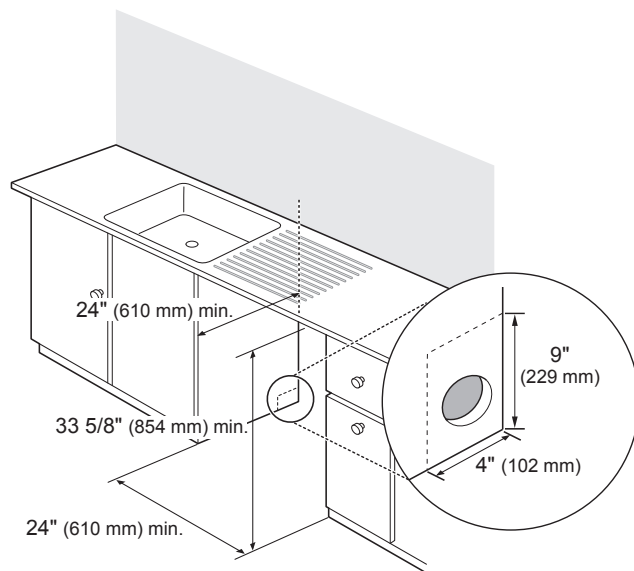

Dimensions and Weight

Overall Width (Inches)	23 3/4"
Overall Height (Inches)	33 5/8"
Overall Depth (Inches)	24 5/8"
Depth with Door Closed with Handle	26 7/8"
Depth with Door Open	50 1/2"
Net Weight (approx.)	94 lbs
Shipping Weight (approx.)	106 lbs

SIGNATURE
KITCHEN SUITE

OVERALL PRODUCT DIMENSIONS

BACK VIEW

SIDE VIEW

INSTALLATION CLEARANCES

Notes

This dishwasher is designed to fit a standard dishwasher opening. An opening may be needed on both sides to route plumbing and electrical connections. See marked areas above for water and electrical clearances in base of dishwasher.