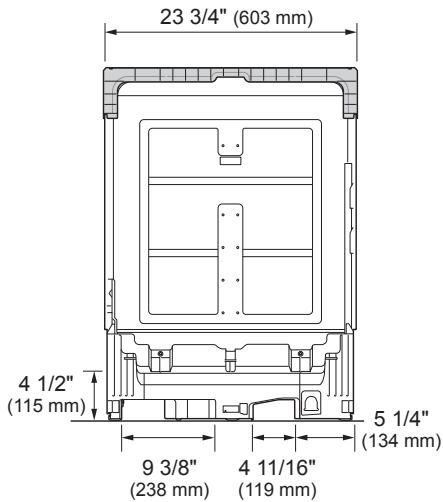

SKSDW2401S QUADWASH™ DISHWASHER

SIGNATURE
KITCHEN SUITE

OVERALL PRODUCT DIMENSIONS

BACK VIEW