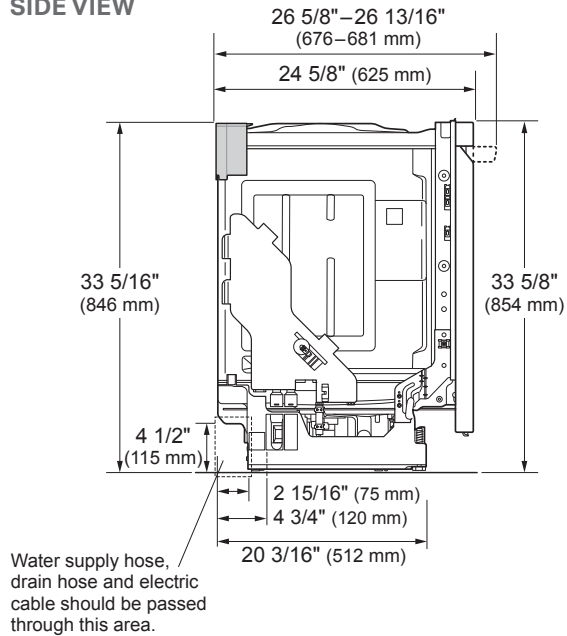

Dimensions and Weight

Overall Width (Inches)	23 3/4"
Overall Height (Inches)	33 5/8"
Overall Depth (Inches)	24 5/8"
Depth with Door Closed with Handle	26 7/8"
Depth with Door Open	50 1/2"
Net Weight (approx.)	94 lbs
Shipping Weight (approx.)	106 lbs

SIGNATURE
KITCHEN SUITE

OVERALL PRODUCT DIMENSIONS

BACK VIEW

SIDE VIEW

INSTALLATION CLEARANCES

Notes

This dishwasher is designed to fit a standard dishwasher opening. An opening may be needed on both sides to route plumbing and electrical connections. See marked areas above for water and electrical clearances in base of dishwasher.