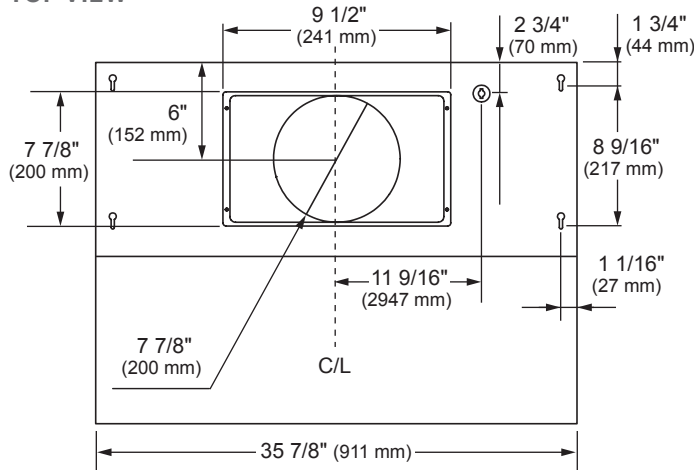

SKSPH3602S

36" PRO-STYLE WALL HOOD

Dimensions and Weight

Overall Width (inches)	35 7/8"
Overall Height (inches)	18"
Overall Depth (inches)	24"
Net Weight (approx.)	59.7 lbs
Shipping Weight (approx.)	79 lbs

OVERALL PRODUCT DIMENSIONS

TOP VIEW

SIDE VIEW

BACK VIEW

*These warranties give you specific legal rights and you may have other rights that vary from state to state. For complete warranty details, refer to your Use & Care manual.