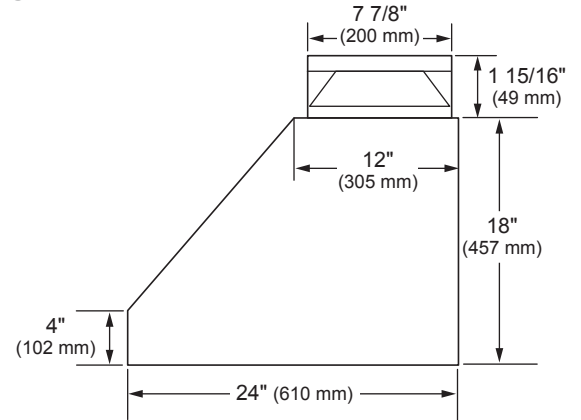

SKSPH3602S

36" PRO-STYLE WALL HOOD

Dimensions and Weight

Overall Width (inches)	35 7/8"
Overall Height (inches)	18"
Overall Depth (inches)	24"
Net Weight (approx.)	59.7 lbs
Shipping Weight (approx.)	79 lbs

OVERALL PRODUCT DIMENSIONS

TOP VIEW

SIDE VIEW

BACK VIEW

*These warranties give you specific legal rights and you may have other rights that vary from state to state. For complete warranty details, refer to your Use & Care manual.