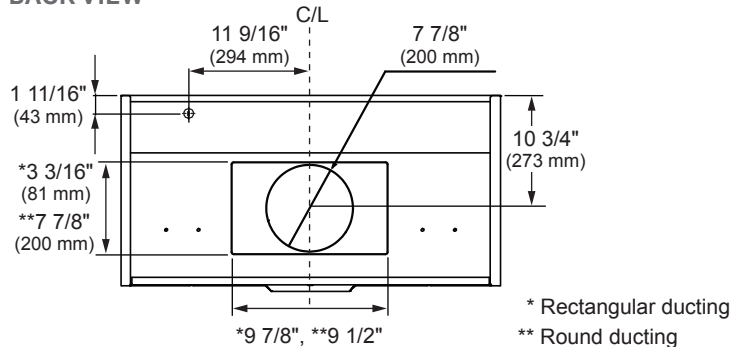

SKSPH3602S

36" PRO-STYLE WALL HOOD

Dimensions and Weight

Overall Width (inches)	35 7/8"
Overall Height (inches)	18"
Overall Depth (inches)	24"
Net Weight (approx.)	59.7 lbs
Shipping Weight (approx.)	79 lbs

OVERALL PRODUCT DIMENSIONS

TOP VIEW

SIDE VIEW

BACK VIEW

*These warranties give you specific legal rights and you may have other rights that vary from state to state. For complete warranty details, refer to your Use & Care manual.