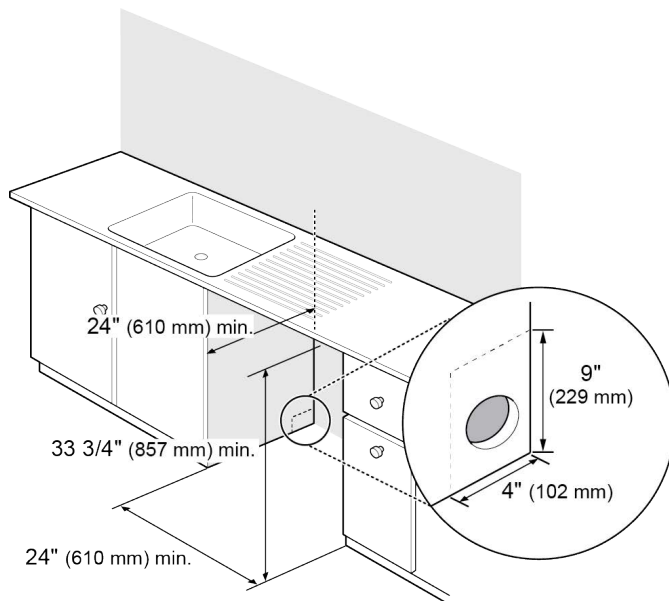

Dimensions and Weight

Overall Width (Inches)	23 3/4"
Overall Height (Inches)	33 5/8"-36"
Overall Depth (Inches)	24 5/8"
Depth with Door Closed with Handle	26 7/8"
Depth with Door Open	50 1/2"
Net Weight (approx.)	94 lbs
Shipping Weight (approx.)	106 lbs

SIGNATURE
KITCHEN SUITE

OVERALL PRODUCT DIMENSIONS

BACK VIEW

SIDE VIEW

INSTALLATION CLEARANCES

Notes

This dishwasher is designed to fit a standard dishwasher opening. An opening may be needed on both sides to route plumbing and electrical connections. See marked areas above for water and electrical clearances in base of dishwasher.