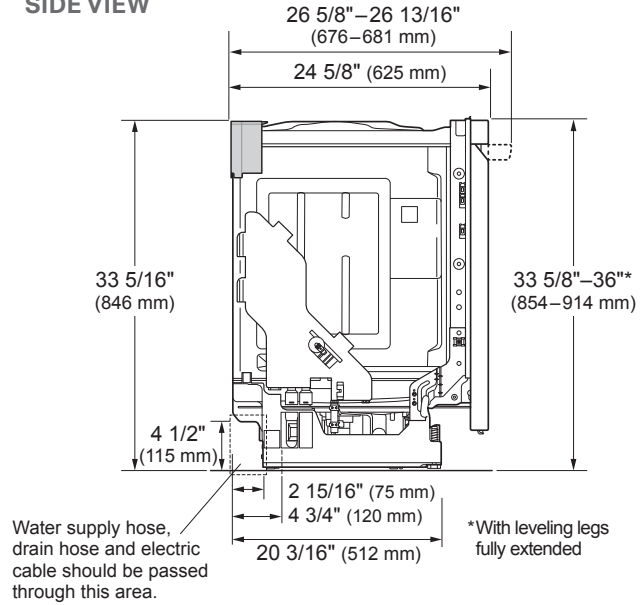

Dimensions and Weight

Overall Width (Inches)	23 3/4"
Overall Height (Inches)	33 5/8"-36"
Overall Depth (Inches)	24 5/8"
Depth with Door Closed with Handle	26 7/8"
Depth with Door Open	50 1/2"
Net Weight (approx.)	94 lbs
Shipping Weight (approx.)	106 lbs

SIGNATURE
KITCHEN SUITE

OVERALL PRODUCT DIMENSIONS

BACK VIEW

SIDE VIEW

INSTALLATION CLEARANCES

Notes

This dishwasher is designed to fit a standard dishwasher opening. An opening may be needed on both sides to route plumbing and electrical connections. See marked areas above for water and electrical clearances in base of dishwasher.