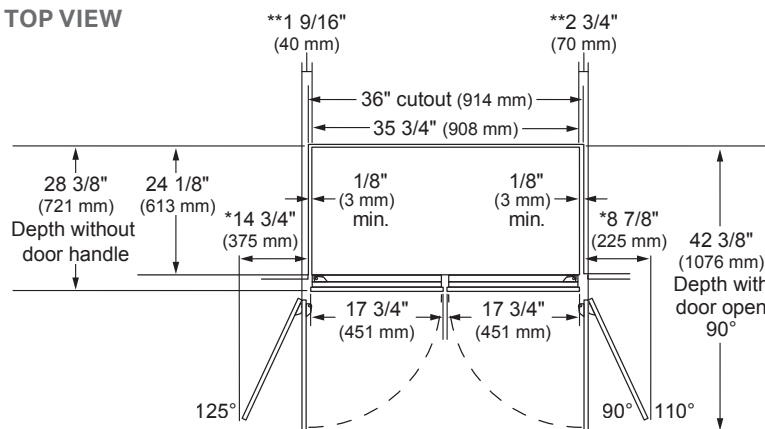

Technical Specs

| | |
|-----------------------|----------------------|
| Required Power Supply | 115 V, 60 Hz, 15 Amp |
| Plug Type | 3-Prong |
| Power Cord Length | 86 1/2" |

Dimensions and Weight

| | |
|--|------------|
| Overall Width (inches) | 35 3/4 |
| Overall Height (inches) | 70 1/4 |
| Overall Depth with Handles (inches) | 30 3/4 |
| Overall Depth without Handles (inches) | 28 1/4 |
| Overall Depth without Door (inches) | 24 |
| Net Weight (approx.) | 328 lbs. |
| Shipping Weight (approx.) | 359.4 lbs. |

OVERALL PRODUCT DIMENSIONS

FRONT VIEW

Notes

Check the dimension of the cutout to install the product against the dimension stated in the installation manual. The dimensions are the recommended dimensions to install the product. (If the cutout dimension is smaller than the recommended dimension, the product cannot be installed.)

Clearances

The installation must allow for clearances to adjacent walls or cabinets. This refrigerator is equipped with a 2-position door stop. The factory-set 110° door swing can be adjusted to 90° if clearance to adjacent cabinets or walls is restricted.

*Add 2 1/2" (63 mm) for door handle

**Clearance required to open door 90°