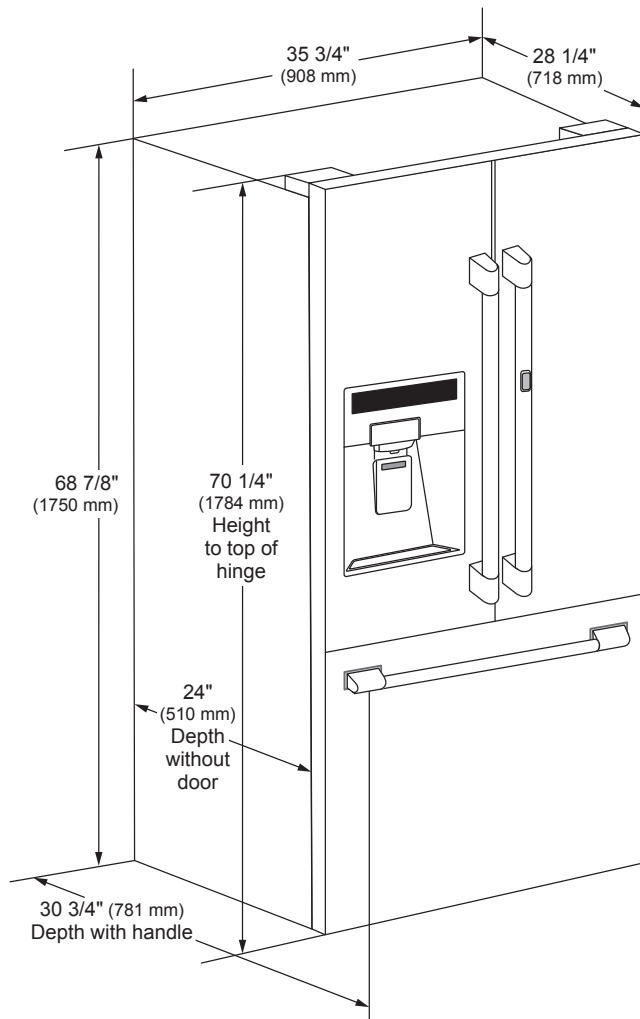

Technical Specs

| | |
|-----------------------|----------------------|
| Required Power Supply | 115 V, 60 Hz, 15 Amp |
| Plug Type | 3-Prong |
| Power Cord Length | 86 1/2" |

Dimensions and Weight

| | |
|--|------------|
| Overall Width (inches) | 35 3/4 |
| Overall Height (inches) | 70 1/4 |
| Overall Depth with Handles (inches) | 30 3/4 |
| Overall Depth without Handles (inches) | 28 1/4 |
| Overall Depth without Door (inches) | 24 |
| Net Weight (approx.) | 328 lbs. |
| Shipping Weight (approx.) | 359.4 lbs. |

OVERALL PRODUCT DIMENSIONS

FRONT VIEW

Notes

Check the dimension of the cutout to install the product against the dimension stated in the installation manual. The dimensions are the recommended dimensions to install the product. (If the cutout dimension is smaller than the recommended dimension, the product cannot be installed.)

A minimum of 2" (50 mm) clearance to the back wall is required.

A minimum of 2" (50 mm) clearance above the refrigerator is required.

A minimum of 24" (610 mm) in front of the refrigerator is required.

TOP VIEW