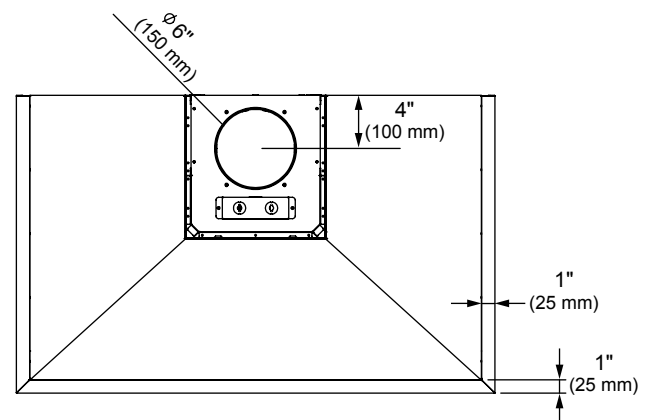

SKSCH3601S

36" CHIMNEY

WALL HOOD

Dimensions and Weight

Overall Width (inches)	35 7/16"
Overall Height (inches)	26 15/16" – 48 1/2"
Overall Depth (inches)	22 1/16"
Net Weight (approx.)	37 lbs.
Shipping Weight (approx.)	55 lbs.

Warranty Summary*

Full Warranty, Parts & Labor	3 Years
------------------------------	---------

OVERALL PRODUCT DIMENSIONS

OVERALL

FRONT VIEW

SIDE VIEW

TOP VIEW

*These warranties give you specific legal rights and you may have other rights that vary from state to state. For complete warranty details, refer to your Use & Care manual.