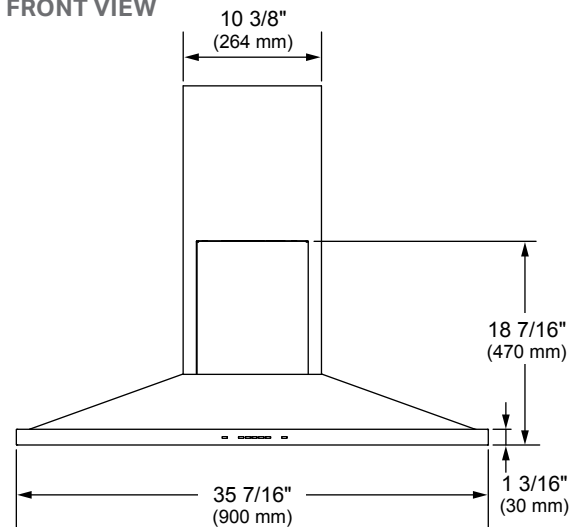

Technical Specs

Mounting Height Above 36" High Cooktop / Range	26" Min. – 34" Max.
Installation Options	Vented
Discharge Direction	Vertical
Vertical Discharge	6" Round
Total Connect Load	120 VAC, 60 Hz, 4 Amp
Circuit Breaker Size (Min.)	15 Amp

SKSCH3601S

36" CHIMNEY

WALL HOOD

Dimensions and Weight

Overall Width (inches)	35 7/16"
Overall Height (inches)	26 15/16" – 48 1/2"
Overall Depth (inches)	22 1/16"
Net Weight (approx.)	37 lbs.
Shipping Weight (approx.)	55 lbs.

Warranty Summary*

Full Warranty, Parts & Labor	3 Years
------------------------------	---------

OVERALL PRODUCT DIMENSIONS

OVERALL

FRONT VIEW

SIDE VIEW

TOP VIEW

*These warranties give you specific legal rights and you may have other rights that vary from state to state. For complete warranty details, refer to your Use & Care manual.