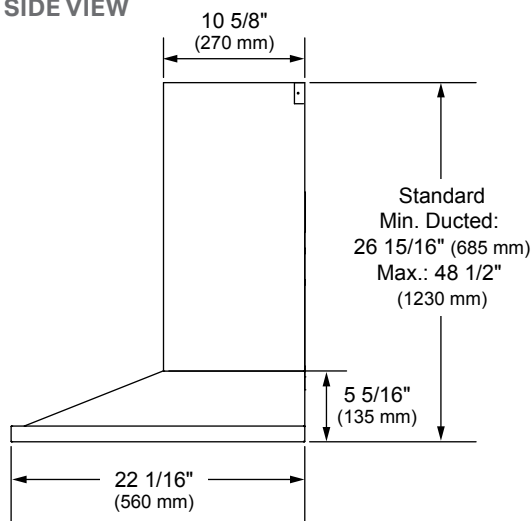

Technical Specs

Mounting Height Above 36" High Cooktop / Range	26" Min. – 34" Max.
Installation Options	Vented
Discharge Direction	Vertical
Vertical Discharge	6" Round
Total Connect Load	120 VAC, 60 Hz, 4 Amp
Circuit Breaker Size (Min.)	15 Amp

SKSCH3601S

36" CHIMNEY

WALL HOOD

Dimensions and Weight

Overall Width (inches)	35 7/16"
Overall Height (inches)	26 15/16" – 48 1/2"
Overall Depth (inches)	22 1/16"
Net Weight (approx.)	37 lbs.
Shipping Weight (approx.)	55 lbs.

Warranty Summary*

Full Warranty, Parts & Labor	3 Years
------------------------------	---------

OVERALL PRODUCT DIMENSIONS

OVERALL

FRONT VIEW

SIDE VIEW

TOP VIEW

*These warranties give you specific legal rights and you may have other rights that vary from state to state. For complete warranty details, refer to your Use & Care manual.