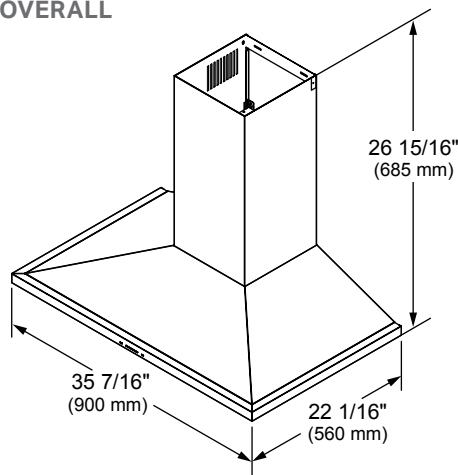

SKSCH3601S

36" CHIMNEY

WALL HOOD

Dimensions and Weight

Overall Width (inches)	35 7/16"
Overall Height (inches)	26 15/16" – 48 1/2"
Overall Depth (inches)	22 1/16"
Net Weight (approx.)	37 lbs.
Shipping Weight (approx.)	55 lbs.

Warranty Summary*

Full Warranty, Parts & Labor	3 Years

OVERALL PRODUCT DIMENSIONS

OVERALL